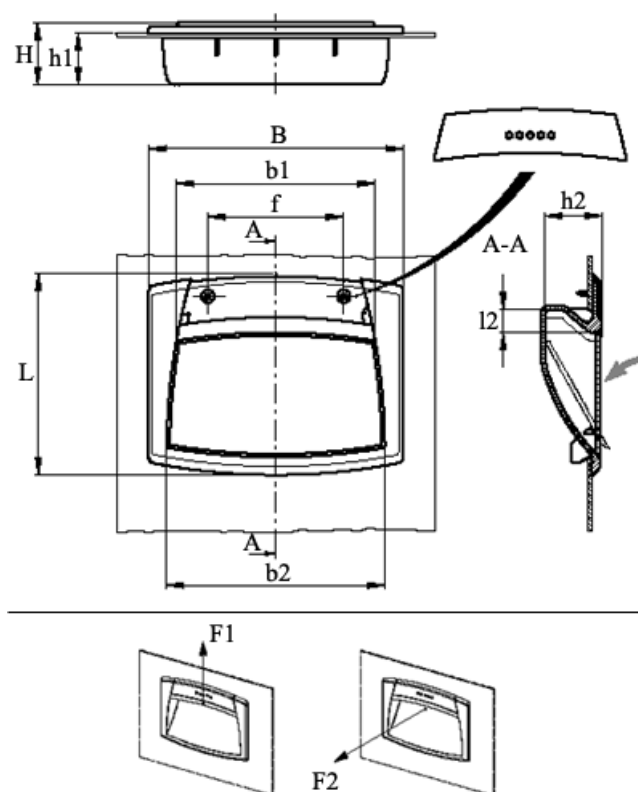

Data Sheet

Article number: 23052611310

Description: E+G Flush pull handle, w/flap
EPR.120/F-SH-C0

Measures

B	= 120	h2 = 26.5
b1	= 94	L = 95
b2	= 103	l2 = 11
f	= 64	
F1 (N)	= 1200	
F2 (N)	= 400	
H	= 28.5	
h1	= 24	